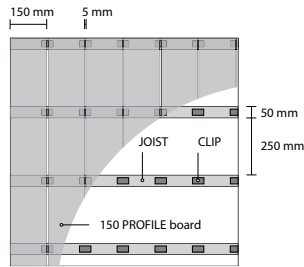

### 150 PROFILE - DOUBLE-SIDED

FOREST / RUSTIC

↖ ↗  
↙ ↘ 150 x 19 mm ← s → 3 m  3,4 kg / lm

STANDARD PALLET PACKAGING\*

Pieces	Weight (kg)	Width (mm)	Height (mm)	Lenght (mm)
105	1040	1150	600	3000

Minimum Order Quantity: 4 pallets (420 pcs)

### 160 PROFILE

FOREST

RING

↖ ↗  
↙ ↘ 160 x 22 mm ← s → 3 m  2,9 kg / lm

STANDARD PALLET PACKAGING\*

Pieces	Weight (kg)	Width (mm)	Height (mm)	Lenght (mm)
105	950	1150	600	3000

Minimum Order Quantity: 4 pallets (420 pcs)

### 137 PROFILE

STAR

ART

↖ ↗  
↙ ↘ 137 x 23 mm ← s → 3 m  2,85 kg / lm

STANDARD PALLET PACKAGING\*

Pieces	Weight (kg)	Width (mm)	Height (mm)	Lenght (mm)
104	900	1150	600	3000

Minimum Order Quantity: 4 pallets (416 pcs)

### 150 PROFILE - DOUBLE-SIDED

gap between joists	25 cm
boards	6,5 lm
clips	26 pcs
joists	3,6 lm