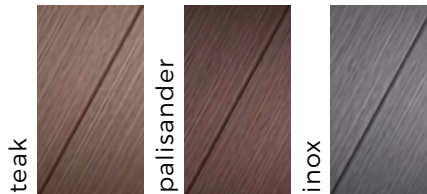

150 PROFILE - DOUBLE-SIDED

FOREST / RUSTIC

↖ ↗
↙ ↘ 150 x 19 mm ← s → 3 m 3,4 kg / lm

STANDARD PALLET PACKAGING*

Pieces	Weight (kg)	Width (mm)	Height (mm)	Lenght (mm)
105	1040	1150	600	3000

Minimum Order Quantity: 4 pallets (420 pcs)

160 PROFILE

FOREST

RING

↖ ↗
↙ ↘ 160 x 22 mm ← s → 3 m 2,9 kg / lm

STANDARD PALLET PACKAGING*

Pieces	Weight (kg)	Width (mm)	Height (mm)	Lenght (mm)
105	950	1150	600	3000

Minimum Order Quantity: 4 pallets (420 pcs)

137 PROFILE

STAR

ART

↖ ↗
↙ ↘ 137 x 23 mm ← s → 3 m 2,85 kg / lm

STANDARD PALLET PACKAGING*

Pieces	Weight (kg)	Width (mm)	Height (mm)	Lenght (mm)
104	900	1150	600	3000

Minimum Order Quantity: 4 pallets (416 pcs)

*Individual pallet packaging can be prepared on request.