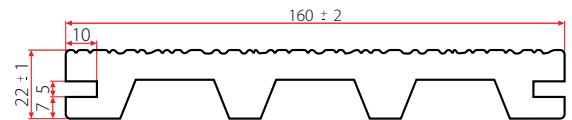

↖ ↗
↙ ↘ 160 x 22 mm ← s → 3 m 2,9 kg / lm

STANDARD PALLET PACKAGING*

Pieces	Weight (kg)	Width (mm)	Height (mm)	Lenght (mm)
105	950	1150	600	3000

Minimum Order Quantity: 4 pallets (420 pcs)