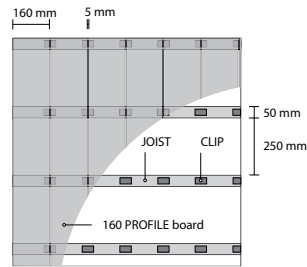

160 PROFILE

gap between joists	25 cm
boards	6 lm
clips	23 pcs
joists	3,6 lm