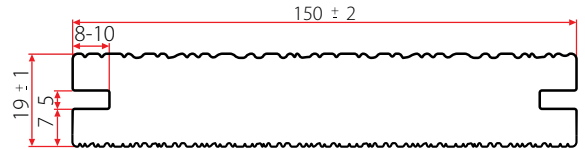

### 150 PROFILE - DOUBLE-SIDED

FOREST / RUSTIC

↖ ↗  
↙ ↘ 150 x 19 mm ← s → 3 m  3,4 kg / lm

STANDARD PALLET PACKAGING\*

Pieces	Weight (kg)	Width (mm)	Height (mm)	Lenght (mm)
105	1040	1150	600	3000

Minimum Order Quantity: 4 pallets (420 pcs)