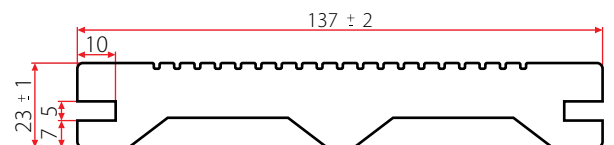

↖ ↗
↙ ↘ 137 x 23 mm ← s → 3 m 2,85 kg / lm

STANDARD PALLET PACKAGING*

Pieces	Weight (kg)	Width (mm)	Height (mm)	Lenght (mm)
104	900	1150	600	3000

Minimum Order Quantity: 4 pallets (416 pcs)

*Individual pallet packaging can be prepared on request.