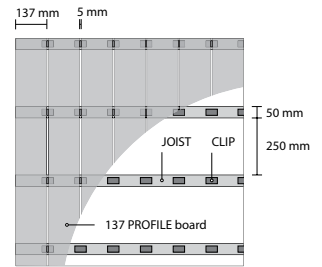

137 PROFILE

gap between joists	25 cm
boards	7 lm
clips	27 pcs
joists	3,6 lm